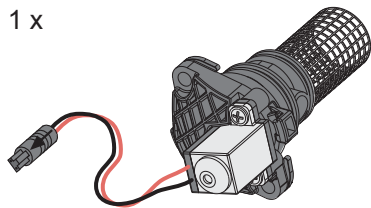

TECEplanus – 6 V

9.242.350/9.242.351/
9.242.354

2 CR 5 Lithium 6 V

TECE: