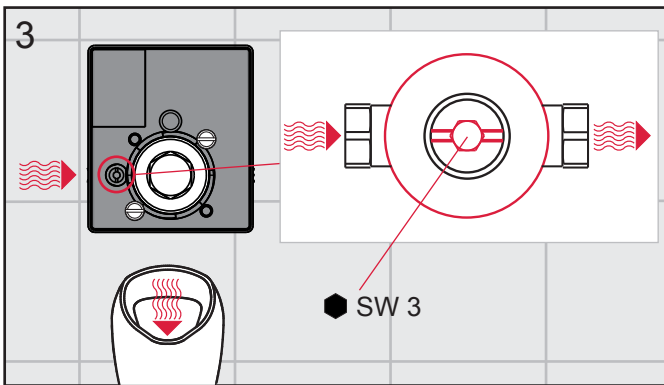

TECEplanus – 6 V

9.242.350/9.242.351/
9.242.354

2 CR 5 Lithium 6 V

TECE: