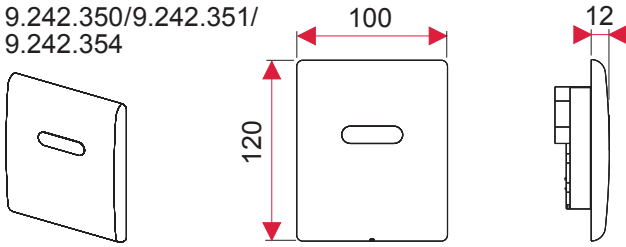

TECEplanus – 6 V

9.242.350/9.242.351/
9.242.354

2 CR 5 Lithium 6 V

TECE: