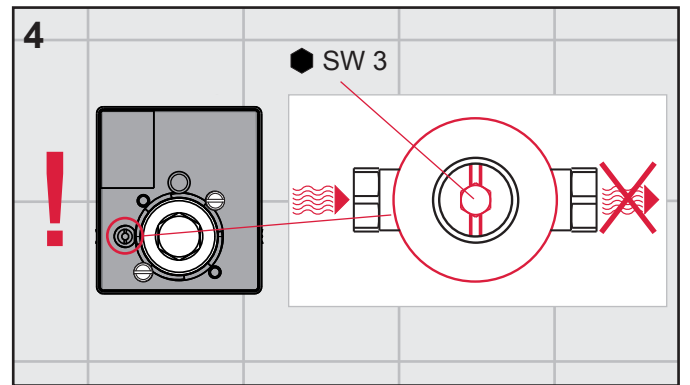

TECEplanus – 6 V

9.242.350/9.242.351/
9.242.354

2 CR 5 Lithium 6 V

TECE: