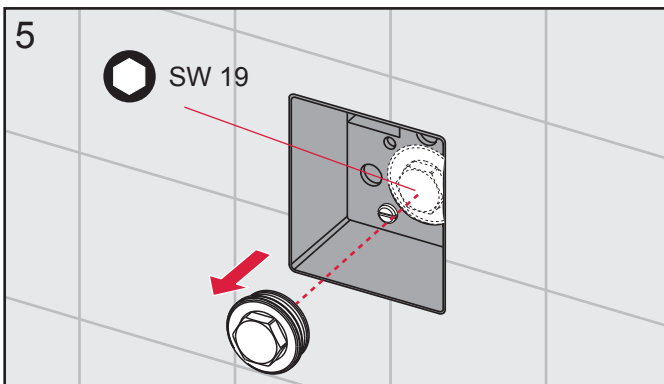

TECEplanus – 6 V

9.242.350/9.242.351/
9.242.354

2 CR 5 Lithium 6 V

TECE: