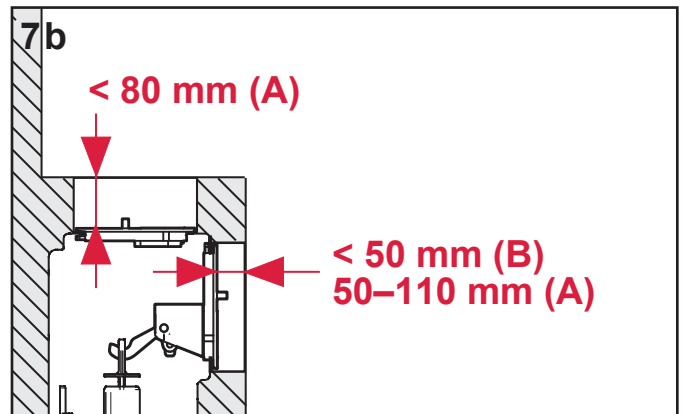

TECEloop 9.240.650 – 9.240.699

TECE:

TECEloop 9.240.650 – 9.240.699

SP430.025.00.d

TECE: