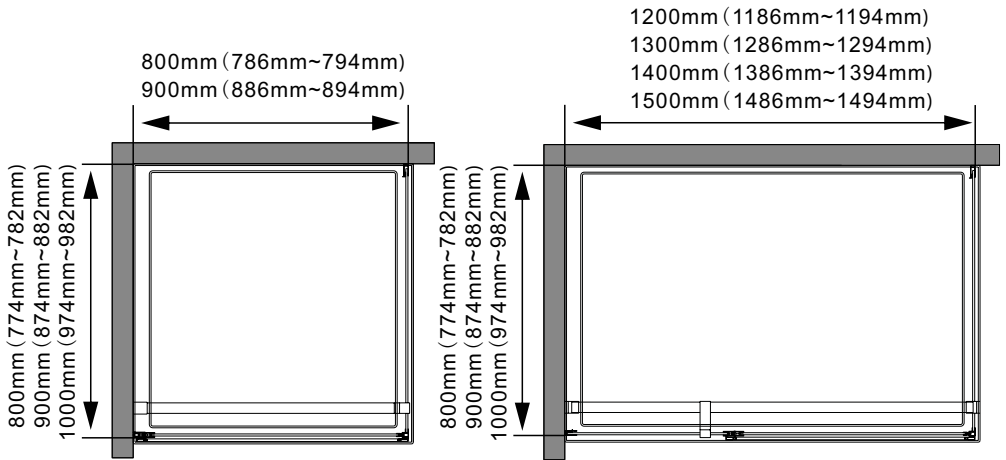

C 01 KAEX.3006