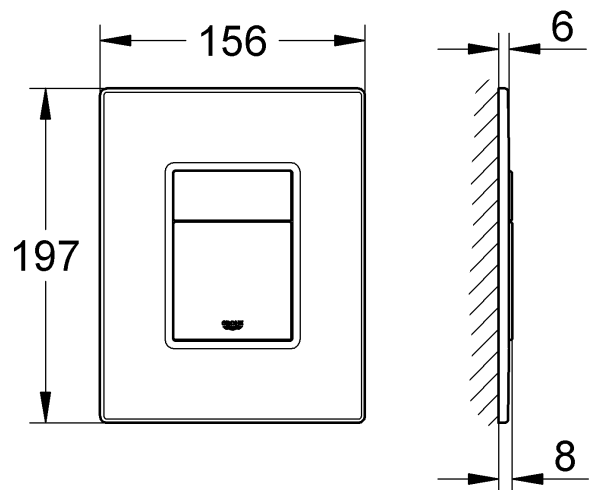

38 849 38 914
38 913