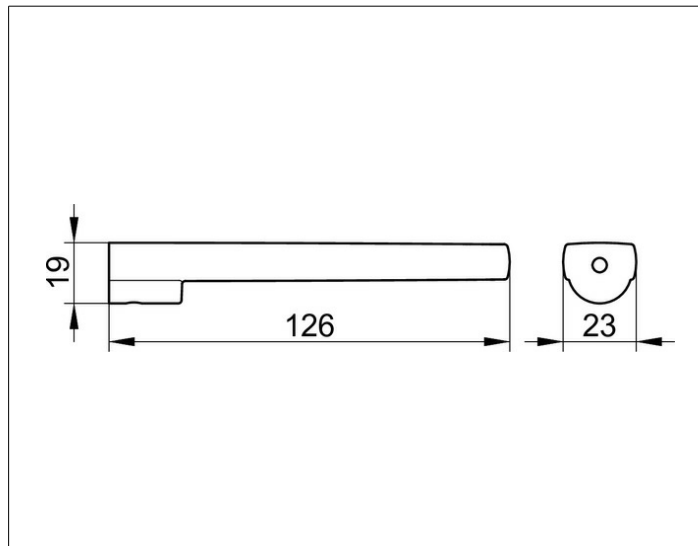

ЧЕРТЕЖ

ПОВЕРХНОСТЬ

хром

СПЕЦИФИКАЦИИ

KEUCO COLLECTION MOLL spare paper holder 12763010000

Chrome-plated spare paper holder in an esthetic design, holder with slightly rounded edges, easy to clean, wall mounted

Projection: 4-15/16"

The spare paper holder is fitted with 1 hidden fixing point incl. corrosion-free mounting material