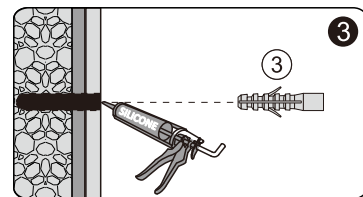

SIZE	X
780mm	772~787mm
880mm	872~887mm
980mm	972~987mm

1

2