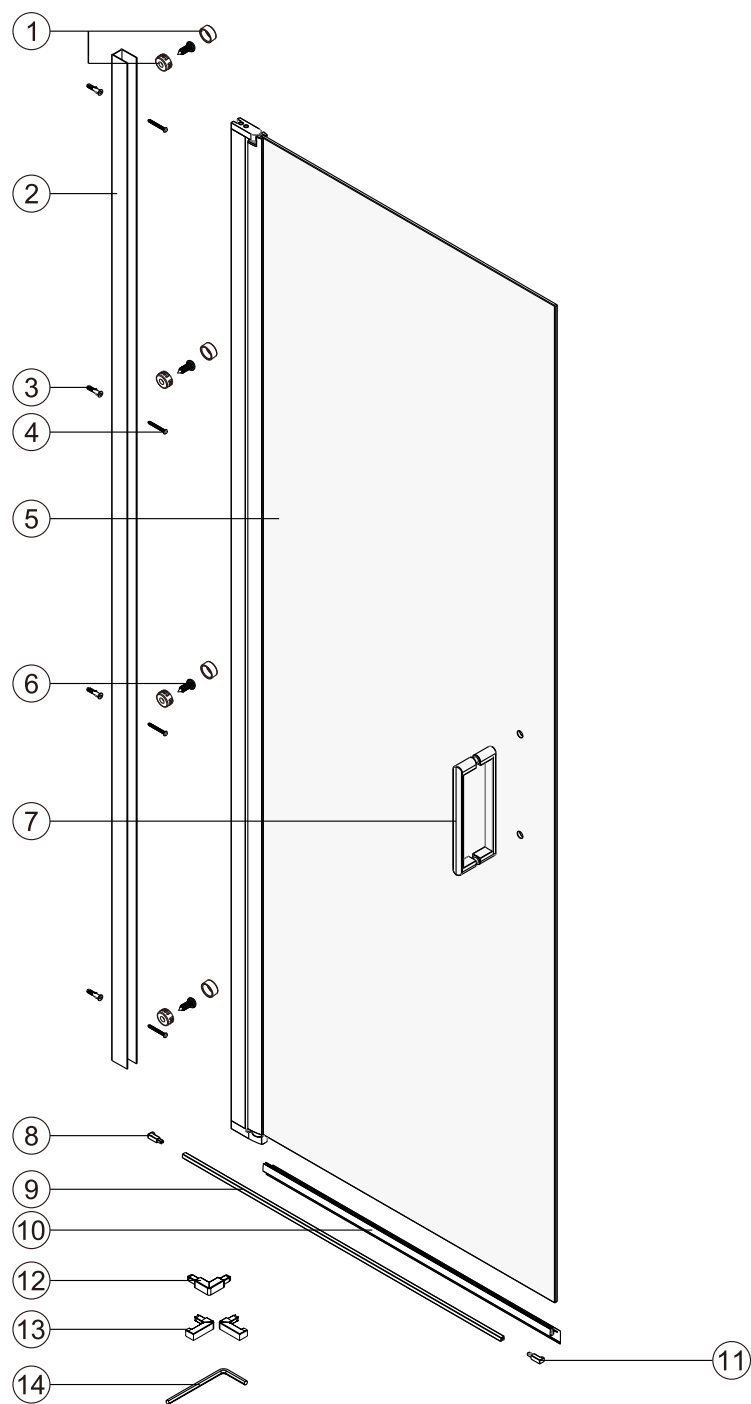

RIHO

NOVIK

Z101-Z201

Installatiehandleiding | Installation manual | Manuel d'installation |
Montageanleitung | Návod k instalaci | Instrukcja instalacji |
Telepítési kézikönyv | Руководство по установке

| NO | Qty | Description | NO | Qty | Description |
|----|-----|------------------|----|-----|------------------------------------|
| 1 | 4 | Chrome screw cap | 8 | 1 | Chrome bracket for threshold L |
| 2 | 1 | Wall chanel | 9 | 1 | Chrome back splash |
| 3 | 4 | Wall anchor | 10 | 2 | Back splash gasket L/R |
| 4 | 4 | ST4X40 screw | 11 | 1 | Chrome bracket for threshold R |
| 5 | 1 | Clear door | 12 | 1 | Corner part |
| 6 | 4 | ST4X13 screw | 13 | 2 | Retaining part of return panel L/R |
| 7 | 1 | Handle | 14 | 1 | Allen key |

| NO | Qty | Description |
|-----|-----|---------------------|
| SP1 | 1 | Bracing bar |
| SP2 | 1 | Wall chanel |
| SP3 | 1 | Squeeze gasket |
| SP4 | 1 | Clear panel |
| SP5 | 6 | Wall anchor |
| SP6 | 6 | ST4X40 screw |
| SP7 | 1 | Allen key |
| SP8 | 2 | Glass wedge spacer |
| SP9 | 1 | Squeeze gasket tool |

| NO | Qty | Description | NO | Qty | Description |
|------|-----|--------------|-----|-----|---------------------|
| SP10 | 1 | Wall bracket | SP2 | 1 | Wall chanel |
| SP11 | 1 | Brace bar | SP3 | 1 | Squeeze gasket |
| SP12 | 1 | ST4X13 screw | SP4 | 1 | Clear panel |
| SP13 | 1 | Glass clip | SP7 | 1 | Allen key |
| SP5 | 6 | Wall anchor | SP8 | 2 | Glass wedge spacer |
| SP6 | 6 | ST4X40 screw | SP9 | 1 | Squeeze gasket tool |