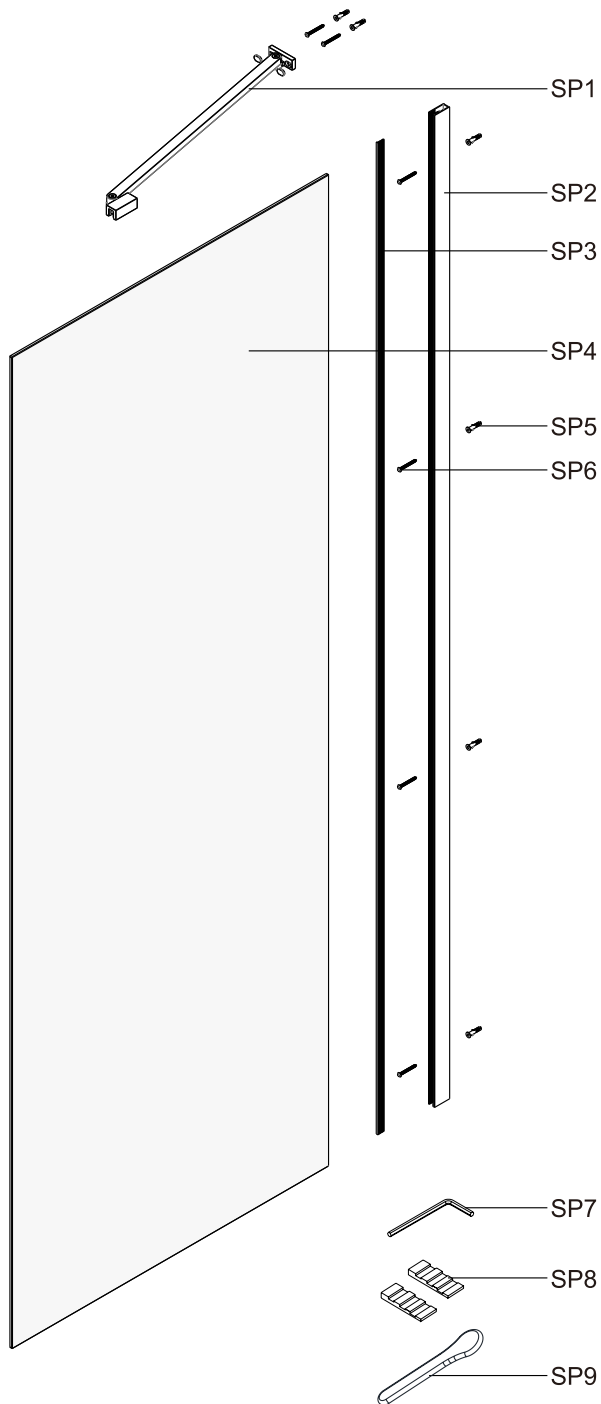

RIHO

NOVIK

Z101-Z201

Installatiehandleiding | Installation manual | Manuel d'installation |
Montageanleitung | Návod k instalaci | Instrukcja instalacji |
Telepítési kézikönyv | Руководство по установке

| NO | Qty | Description | NO | Qty | Description |
|----|-----|------------------|----|-----|------------------------------------|
| 1 | 4 | Chrome screw cap | 8 | 1 | Chrome bracket for threshold L |
| 2 | 1 | Wall chanel | 9 | 1 | Chrome back splash |
| 3 | 4 | Wall anchor | 10 | 2 | Back splash gasket L/R |
| 4 | 4 | ST4X40 screw | 11 | 1 | Chrome bracket for threshold R |
| 5 | 1 | Clear door | 12 | 1 | Corner part |
| 6 | 4 | ST4X13 screw | 13 | 2 | Retaining part of return panel L/R |
| 7 | 1 | Handle | 14 | 1 | Allen key |

| NO | Qty | Description |
|-----|-----|---------------------|
| SP1 | 1 | Bracing bar |
| SP2 | 1 | Wall chanel |
| SP3 | 1 | Squeeze gasket |
| SP4 | 1 | Clear panel |
| SP5 | 6 | Wall anchor |
| SP6 | 6 | ST4X40 screw |
| SP7 | 1 | Allen key |
| SP8 | 2 | Glass wedge spacer |
| SP9 | 1 | Squeeze gasket tool |

| NO | Qty | Description | NO | Qty | Description |
|------|-----|--------------|-----|-----|---------------------|
| SP10 | 1 | Wall bracket | SP2 | 1 | Wall chanel |
| SP11 | 1 | Brace bar | SP3 | 1 | Squeeze gasket |
| SP12 | 1 | ST4X13 screw | SP4 | 1 | Clear panel |
| SP13 | 1 | Glass clip | SP7 | 1 | Allen key |
| SP5 | 6 | Wall anchor | SP8 | 2 | Glass wedge spacer |
| SP6 | 6 | ST4X40 screw | SP9 | 1 | Squeeze gasket tool |

GZK0000200

| NO | Qty | Description |
|------|-----|-------------|
| SP27 | 1 | 6mm gasket |
| SP28 | 1 | 6mm gasket |

| SIZE | X |
|-------|-----------|
| 780mm | 772~787mm |
| 880mm | 872~887mm |
| 980mm | 972~987mm |