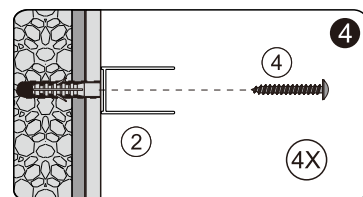

SIZE	X
780mm	772~787mm
880mm	872~887mm
980mm	972~987mm

1

2