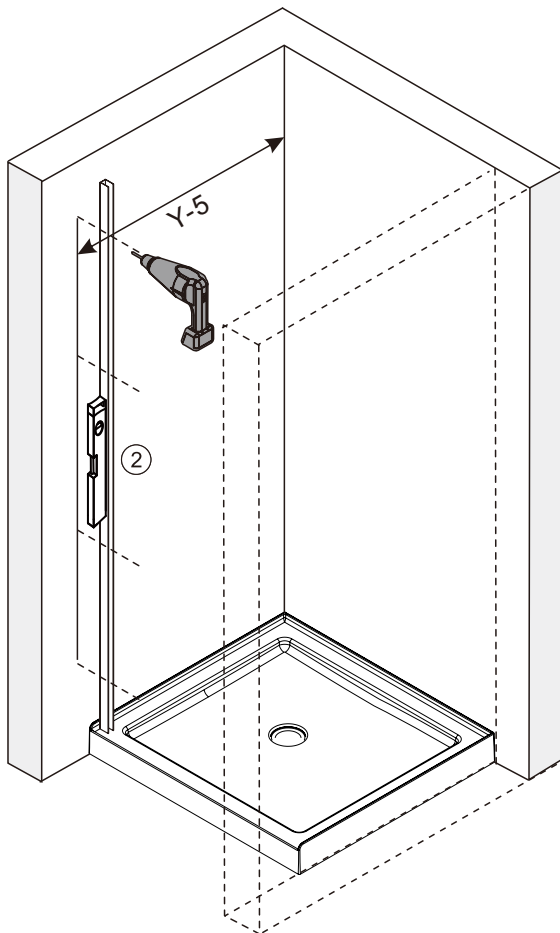

SIZE	X
780mm	772~787mm
880mm	872~887mm
980mm	972~987mm

1

2