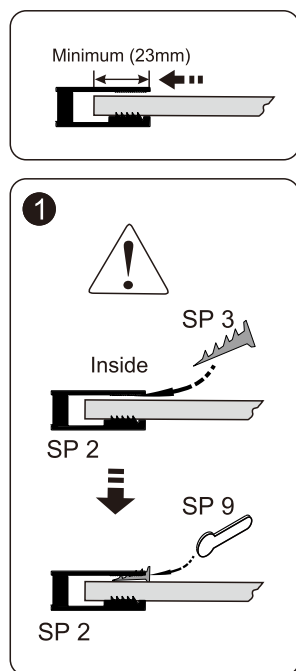

| SIZE | X | Y |
|--------|-----------|-------------|
| 780mm | 772~787mm | 772~787mm |
| 880mm | 872~887mm | 872~887mm |
| 980mm | 972~987mm | 972~987mm |
| 1150mm | - | 1145~1155mm |

10

11

12

13

14

RIHO

NL **RIHO International b.v.**
Hermesstraat 10
5047TS Tilburg
Netherlands
T: +31-(0)13 5728728
F: +31-(0)13 5720262
E: info@riho.nl