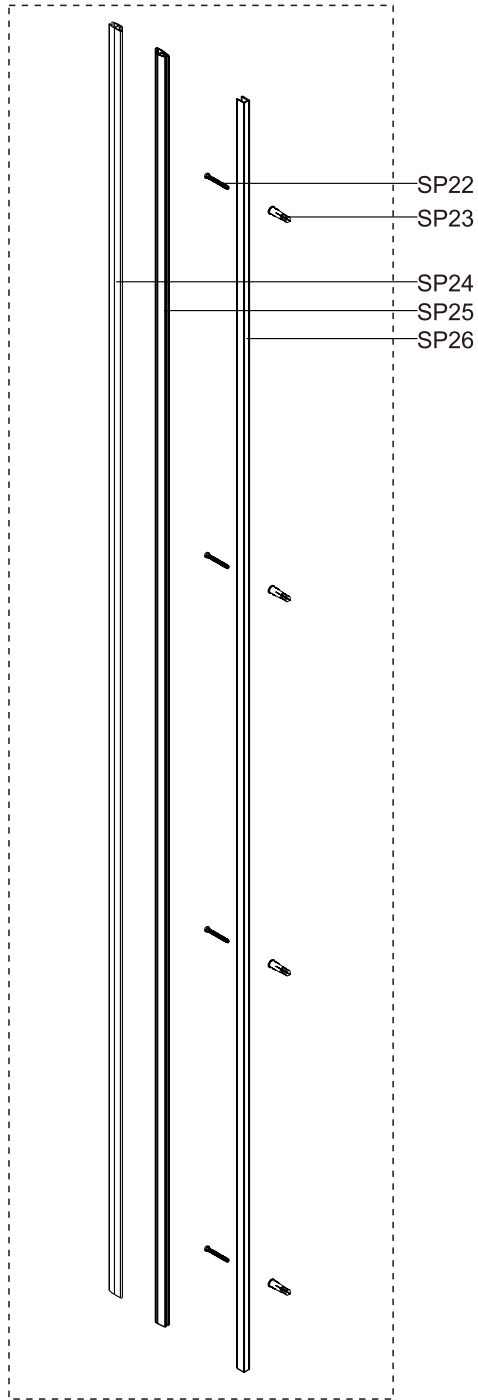

RIHO

NOVIK

Z101-Z201

Installatiehandleiding | Installation manual | Manuel d'installation |
Montageanleitung | Návod k instalaci | Instrukcja instalacji |
Telepítési kézikönyv | Руководство по установке

| NO | Qty | Description | NO | Qty | Description |
|----|-----|------------------|----|-----|------------------------------------|
| 1 | 4 | Chrome screw cap | 8 | 1 | Chrome bracket for threshold L |
| 2 | 1 | Wall chanel | 9 | 1 | Chrome back splash |
| 3 | 4 | Wall anchor | 10 | 2 | Back splash gasket L/R |
| 4 | 4 | ST4X40 screw | 11 | 1 | Chrome bracket for threshold R |
| 5 | 1 | Clear door | 12 | 1 | Corner part |
| 6 | 4 | ST4X13 screw | 13 | 2 | Retaining part of return panel L/R |
| 7 | 1 | Handle | 14 | 1 | Allen key |

| NO | Qty | Description |
|-----|-----|---------------------|
| SP1 | 1 | Bracing bar |
| SP2 | 1 | Wall chanel |
| SP3 | 1 | Squeeze gasket |
| SP4 | 1 | Clear panel |
| SP5 | 6 | Wall anchor |
| SP6 | 6 | ST4X40 screw |
| SP7 | 1 | Allen key |
| SP8 | 2 | Glass wedge spacer |
| SP9 | 1 | Squeeze gasket tool |

| NO | Qty | Description | NO | Qty | Description |
|------|-----|--------------|-----|-----|---------------------|
| SP10 | 1 | Wall bracket | SP2 | 1 | Wall chanel |
| SP11 | 1 | Brace bar | SP3 | 1 | Squeeze gasket |
| SP12 | 1 | ST4X13 screw | SP4 | 1 | Clear panel |
| SP13 | 1 | Glass clip | SP7 | 1 | Allen key |
| SP5 | 6 | Wall anchor | SP8 | 2 | Glass wedge spacer |
| SP6 | 6 | ST4X40 screw | SP9 | 1 | Squeeze gasket tool |

GZK0000200

| NO | Qty | Description |
|------|-----|-------------|
| SP27 | 1 | 6mm gasket |
| SP28 | 1 | 6mm gasket |

| SIZE | X |
|-------|-----------|
| 780mm | 772~787mm |
| 880mm | 872~887mm |
| 980mm | 972~987mm |