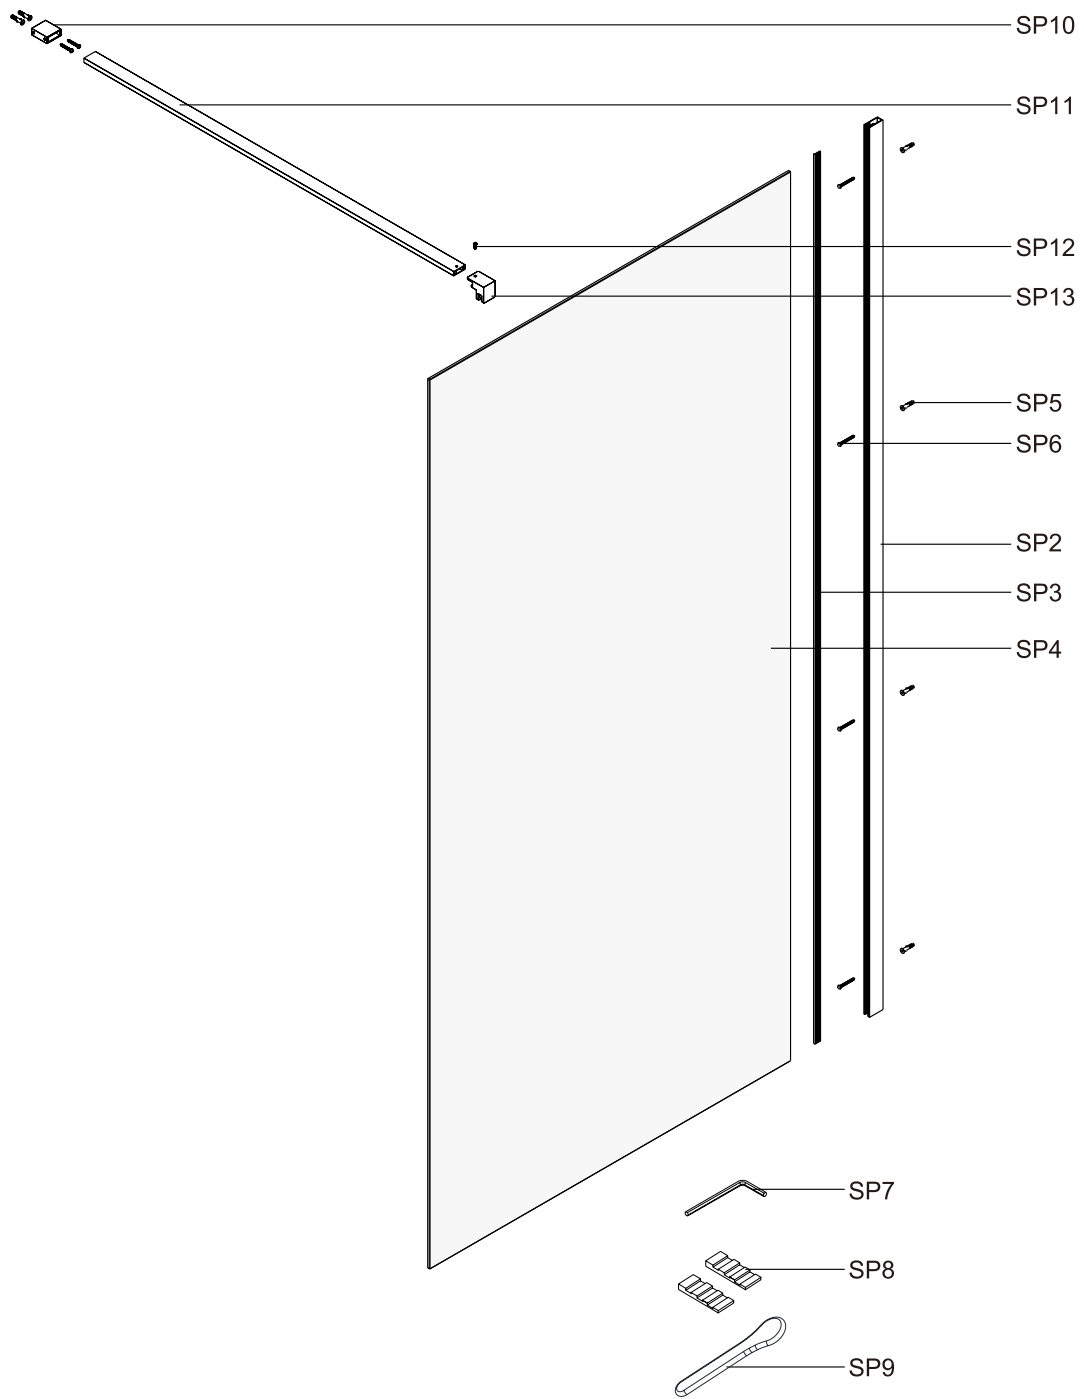

RIHO

NOVIK

Z101-Z201

Installatiehandleiding | Installation manual | Manuel d'installation |
Montageanleitung | Návod k instalaci | Instrukcja instalacji |
Telepítési kézikönyv | Руководство по установке

| NO | Qty | Description | NO | Qty | Description |
|----|-----|------------------|----|-----|------------------------------------|
| 1 | 4 | Chrome screw cap | 8 | 1 | Chrome bracket for threshold L |
| 2 | 1 | Wall chanel | 9 | 1 | Chrome back splash |
| 3 | 4 | Wall anchor | 10 | 2 | Back splash gasket L/R |
| 4 | 4 | ST4X40 screw | 11 | 1 | Chrome bracket for threshold R |
| 5 | 1 | Clear door | 12 | 1 | Corner part |
| 6 | 4 | ST4X13 screw | 13 | 2 | Retaining part of return panel L/R |
| 7 | 1 | Handle | 14 | 1 | Allen key |

| NO | Qty | Description |
|-----|-----|---------------------|
| SP1 | 1 | Bracing bar |
| SP2 | 1 | Wall chanel |
| SP3 | 1 | Squeeze gasket |
| SP4 | 1 | Clear panel |
| SP5 | 6 | Wall anchor |
| SP6 | 6 | ST4X40 screw |
| SP7 | 1 | Allen key |
| SP8 | 2 | Glass wedge spacer |
| SP9 | 1 | Squeeze gasket tool |

GZK0000200

| NO | Qty | Description |
|------|-----|-------------|
| SP27 | 1 | 6mm gasket |
| SP28 | 1 | 6mm gasket |

| SIZE | X |
|-------|-----------|
| 780mm | 772~787mm |
| 880mm | 872~887mm |
| 980mm | 972~987mm |