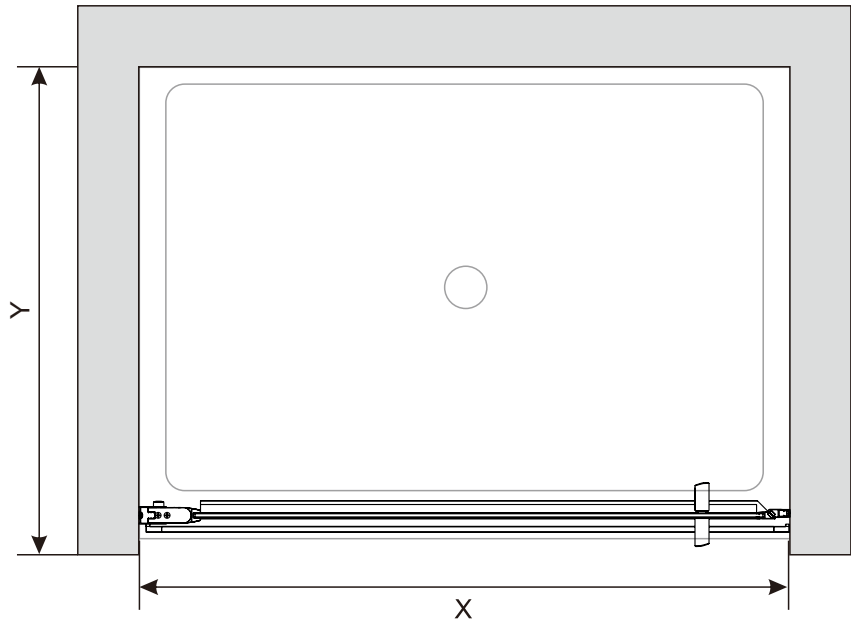

GZK0000200

| NO | Qty | Description |
|------|-----|-------------|
| SP27 | 1 | 6mm gasket |
| SP28 | 1 | 6mm gasket |

| SIZE | X |
|-------|-----------|
| 780mm | 772~787mm |
| 880mm | 872~887mm |
| 980mm | 972~987mm |