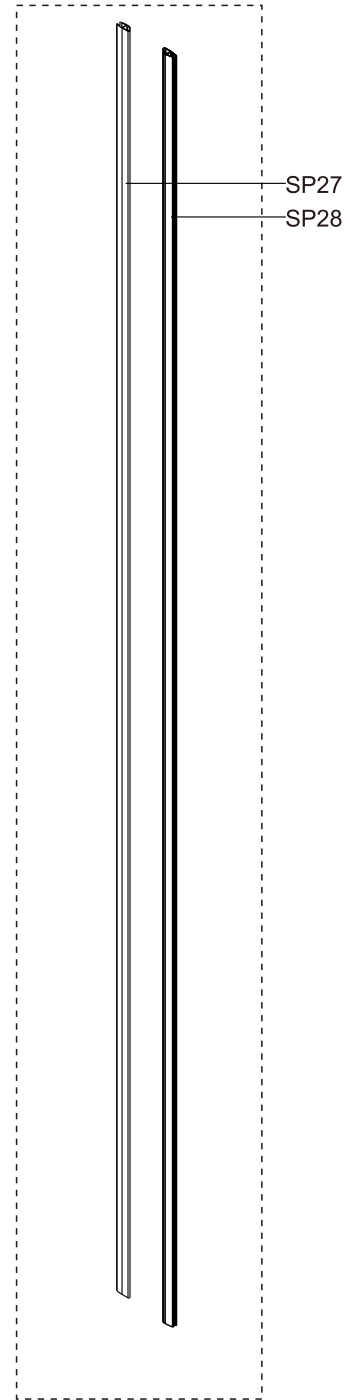

RIHO

NOVIK

Z101-Z201

Installatiehandleiding | Installation manual | Manuel d'installation |
Montageanleitung | Návod k instalaci | Instrukcja instalacji |
Telepítési kézikönyv | Руководство по установке

| NO | Qty | Description | NO | Qty | Description |
|----|-----|------------------|----|-----|------------------------------------|
| 1 | 4 | Chrome screw cap | 8 | 1 | Chrome bracket for threshold L |
| 2 | 1 | Wall chanel | 9 | 1 | Chrome back splash |
| 3 | 4 | Wall anchor | 10 | 2 | Back splash gasket L/R |
| 4 | 4 | ST4X40 screw | 11 | 1 | Chrome bracket for threshold R |
| 5 | 1 | Clear door | 12 | 1 | Corner part |
| 6 | 4 | ST4X13 screw | 13 | 2 | Retaining part of return panel L/R |
| 7 | 1 | Handle | 14 | 1 | Allen key |

| NO | Qty | Description |
|-----|-----|---------------------|
| SP1 | 1 | Bracing bar |
| SP2 | 1 | Wall chanel |
| SP3 | 1 | Squeeze gasket |
| SP4 | 1 | Clear panel |
| SP5 | 6 | Wall anchor |
| SP6 | 6 | ST4X40 screw |
| SP7 | 1 | Allen key |
| SP8 | 2 | Glass wedge spacer |
| SP9 | 1 | Squeeze gasket tool |

| NO | Qty | Description | NO | Qty | Description |
|------|-----|--------------|-----|-----|---------------------|
| SP10 | 1 | Wall bracket | SP2 | 1 | Wall chanel |
| SP11 | 1 | Brace bar | SP3 | 1 | Squeeze gasket |
| SP12 | 1 | ST4X13 screw | SP4 | 1 | Clear panel |
| SP13 | 1 | Glass clip | SP7 | 1 | Allen key |
| SP5 | 6 | Wall anchor | SP8 | 2 | Glass wedge spacer |
| SP6 | 6 | ST4X40 screw | SP9 | 1 | Squeeze gasket tool |

GZK0000200

| NO | Qty | Description |
|------|-----|-------------|
| SP27 | 1 | 6mm gasket |
| SP28 | 1 | 6mm gasket |

| SIZE | X |
|-------|-----------|
| 780mm | 772~787mm |
| 880mm | 872~887mm |
| 980mm | 972~987mm |