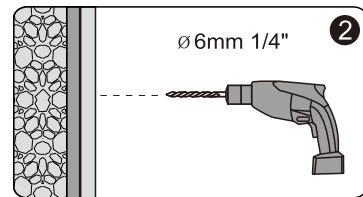

SIZE	X
780mm	772~787mm
880mm	872~887mm
980mm	972~987mm

1

2